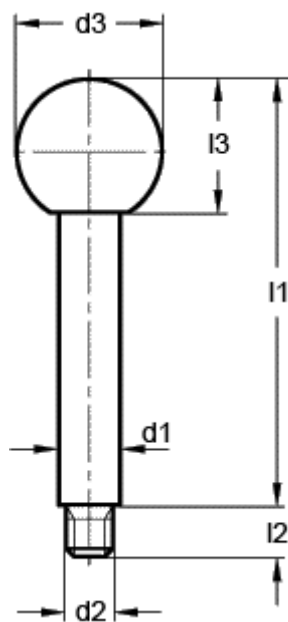

Article number: 201411071

Description: E+G Gear lever handle GN 310-8-63-A-NI  
St. steel

## Measures

---

d1 = 8  
d2 = M6  
d3 = 20  
l1 = 63  
l2 = 9  
l3 = 18.0